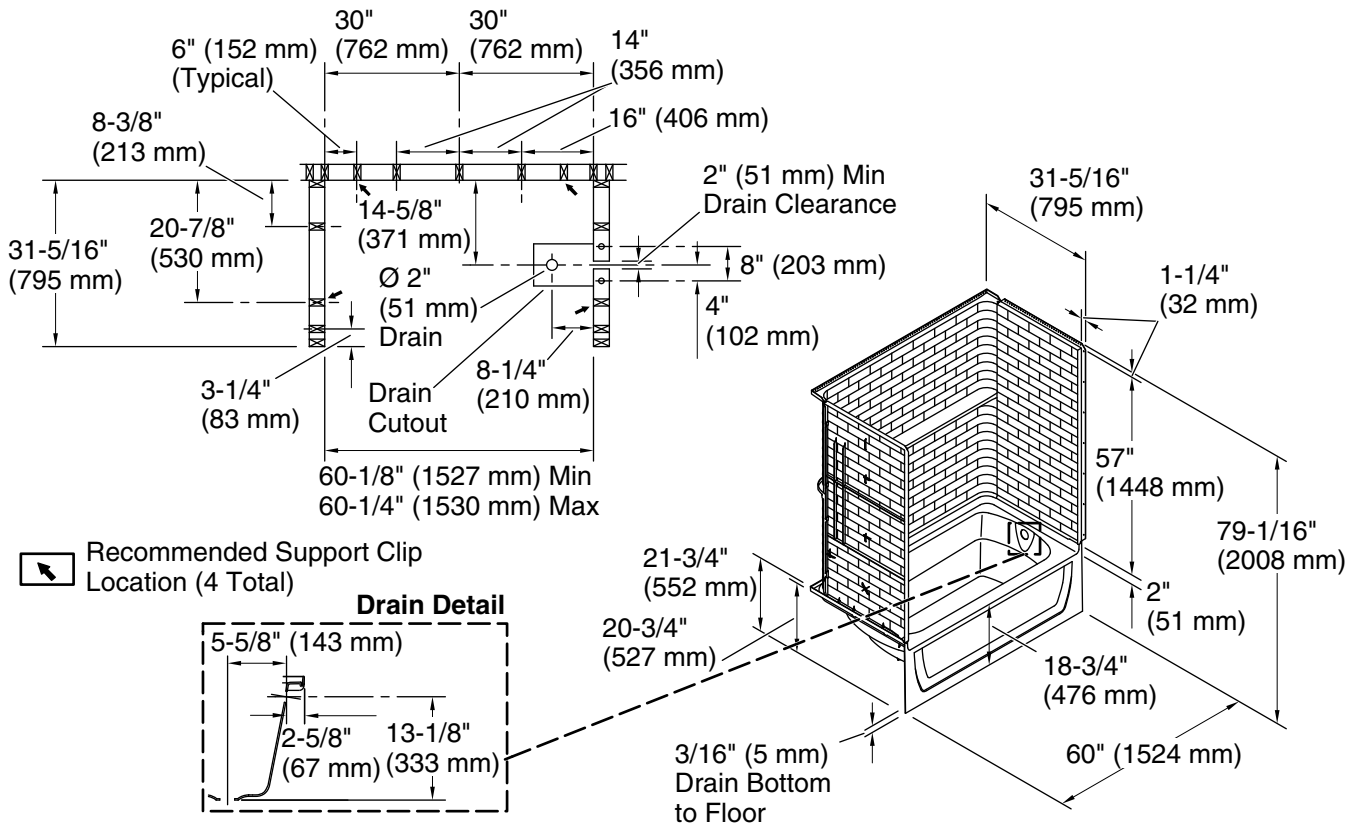

Recommended Products/Accessories

- K-23726 Drain treatment
- K-23733 Vikrell® cleaner

Included Components

Product consists of:

- 71171122 60" x 30" AFD bath w/ integral apron
- 71574100 60" x 30" bath wall set

Available Colors/Finishes

Color tiles intended for reference only.

Color	Code	Description
	0	White
	96	KOHLER Biscuit

Technical Information

All product dimensions are nominal.

Installation: Three-wall alcove
 Maximum door height: 58-3/4" (1492 mm)
 Maximum door width: 57-5/8" (1464 mm)