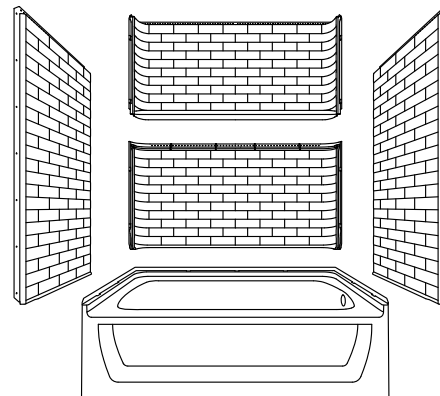

Traverse®

60" x 30" AFD bath/shower
71570122

Features

- Tongue-and-groove modular design allows for easy installation during any phase of construction.
- Modern subway tile design.
- Full-length shelf provides generous storage.
- Easy-to-clean, durable high-gloss finish.

Material

- Compression molded from our exclusive solid Vikrell® material.

Installation

- Pro4™ installation system features a two-piece back wall design, enabling one-person handling and installation.
- Alcove.
- Caulk-free installation.
- Above-floor drain (AFD) rough-in.
- Right drain.

Recommended Products/Accessories

- K-23726 Drain treatment
- K-23733 Vikrell® cleaner

Included Components

Product consists of:

- 71171122 60" x 30" AFD bath w/ integral apron
- 71574100 60" x 30" bath wall set

Available Colors/Finishes

Color tiles intended for reference only.

Color	Code	Description
	0	White
	96	KOHLER Biscuit

Technical Information

All product dimensions are nominal.

Installation: Three-wall alcove
 Maximum door height: 58-3/4" (1492 mm)
 Maximum door width: 57-5/8" (1464 mm)